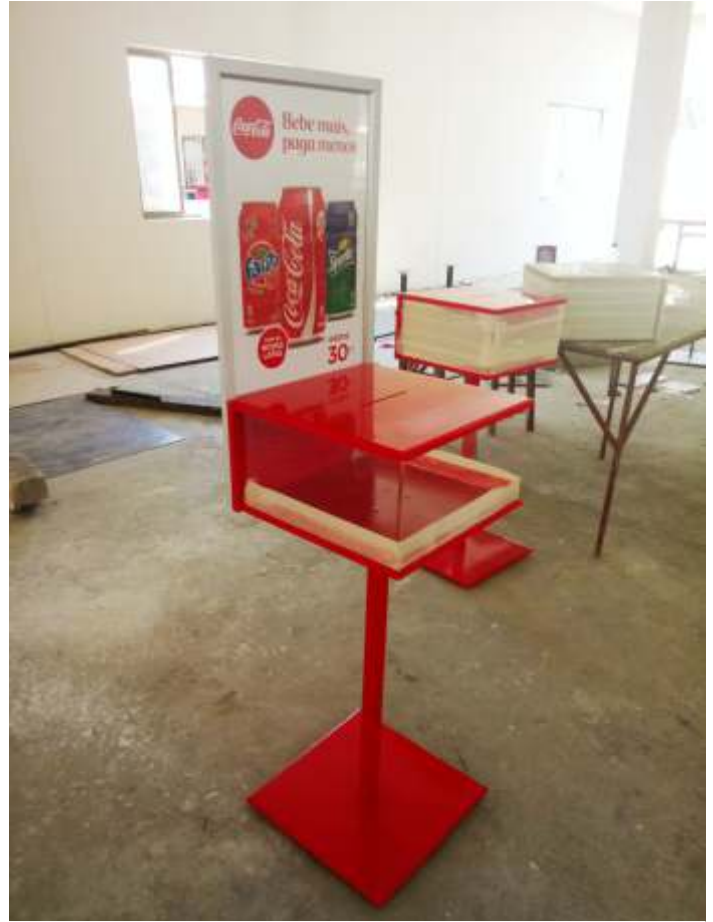

CRIAÇÃO; DESIGN & FABRICAÇÃO