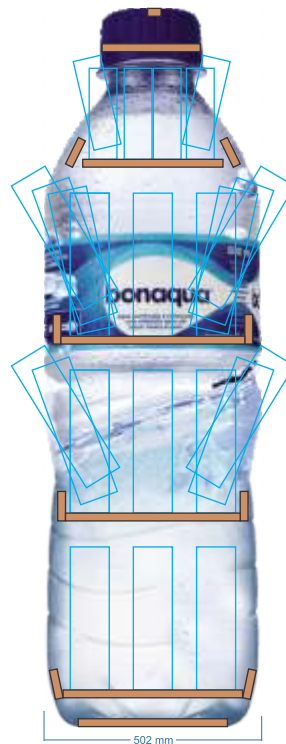

FABRICAÇÃO DE BASES E PLACAS INAUGURAIS

PLACAS DIVERSAS

CRIAÇÃO; DESIGN & FABRICAÇÃO (Expositores)

Coca-Cola (Bonaqua Racks - Double Sided): Material Spec's & Dimensions

Layout: Material Spec's

Qty: 30

Front View: Bottle Org. & Sizes

Side View: Bottle Org. & Extraction

Material Spec's:

- A ABS 0.9mm with Vinyl Print
- B Plywood 18mm, Spray Painted in White with Vinyl Print
- C Plywood 18mm, Spray Painted in White
- D Bonaqua Bottles 500ml (Size: 64x210mm) - Top Shelf Holds 20 Bottles
- E Bonaqua Bottles 1.5Ltr (Size: 90x330mm) - Each 3 Bottom Shelves Holds 12 Bottles
- F Structure (Plywood 18mm)
- G Orla PVC White (UG 18mm)