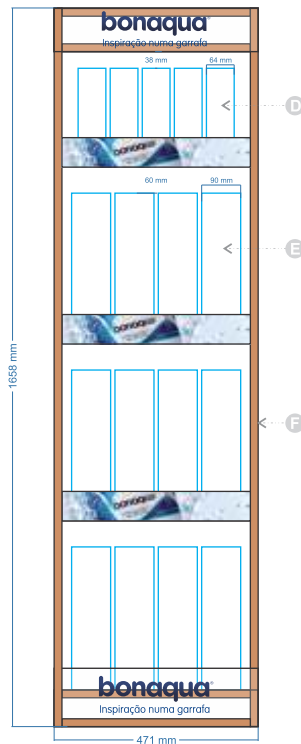

Tubo de Ferro (75x75x1.6mm)

Chapa de Ferro (10mm)

Varão Roscado (16mm)

Betão Armado

BRANDING GERAL DE AGÊNCIAS BANCARIAS

jica

The JICA logo is a 3D wall-mounted sign. It features the word "jica" in a bold, blue, lowercase sans-serif font. Above the letters, there is a stylized graphic consisting of a blue circular arc on the right, a red circle on the left, and a smaller white circle partially overlapping the red one. The sign is set against a light-colored wall with a grid ceiling above.

ODEBRECHT
Infraestrutura

The ODEBRECHT sign is a large, rectangular wall-mounted sign. The top portion is a bright red panel with the word "ODEBRECHT" in white, bold, uppercase letters. Below this, the word "Infraestrutura" is written in a smaller, white, sans-serif font. The sign is mounted on a light-colored wood-grain wall. To the right of the sign, there is a red fire extinguisher and a red fire exit sign with a white arrow pointing down.

FABRICAÇÃO DE BASES E PLACAS INAUGURAIS

PLACAS DIVERSAS

CRIAÇÃO; DESIGN & FABRICAÇÃO (Expositores)

Coca-Cola (Bonaqua Racks - Double Sided): Material Spec's & Dimensions

Layout: Material Spec's

Qty: 30

Front View: Bottle Org. & Sizes

Side View: Bottle Org. & Extraction

Material Spec's:

- A ABS 0.9mm with Vinyl Print
- B Plywood 18mm, Spray Painted in White with Vinyl Print
- C Plywood 18mm, Spray Painted in White
- D Bonaqua Bottles 500ml (Size: 64x210mm) - Top Shelf Holds 20 Bottles
- E Bonaqua Bottles 1.5Ltr (Size: 90x330mm) - Each 3 Bottom Shelves Holds 12 Bottles
- F Structure (Plywood 18mm)
- G Orla PVC White (UG 18mm)