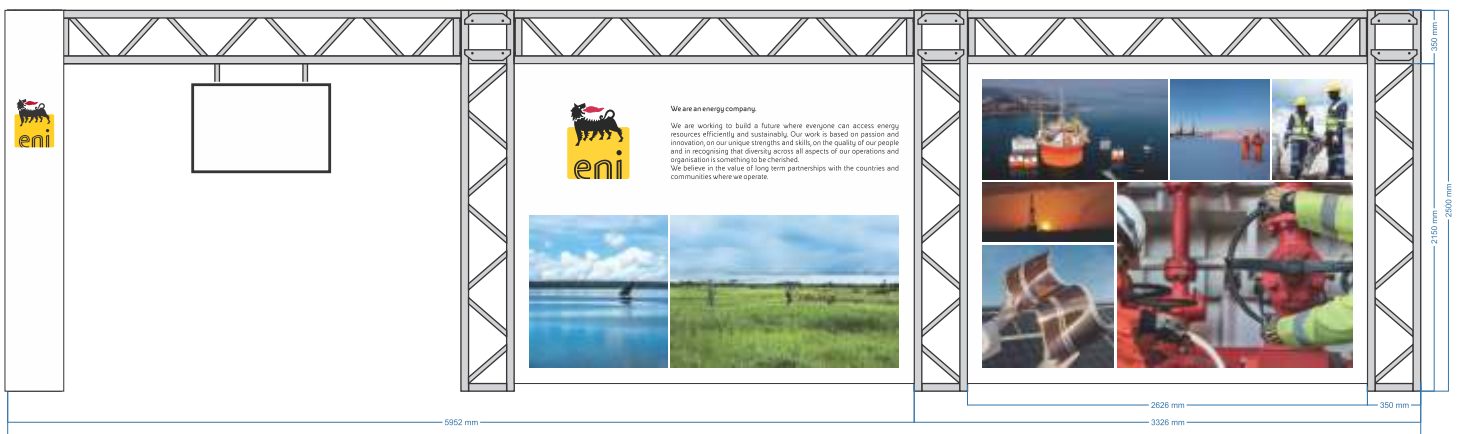

FABRICAÇÃO & DESIGN DE STANDS (ENI e muito mais)