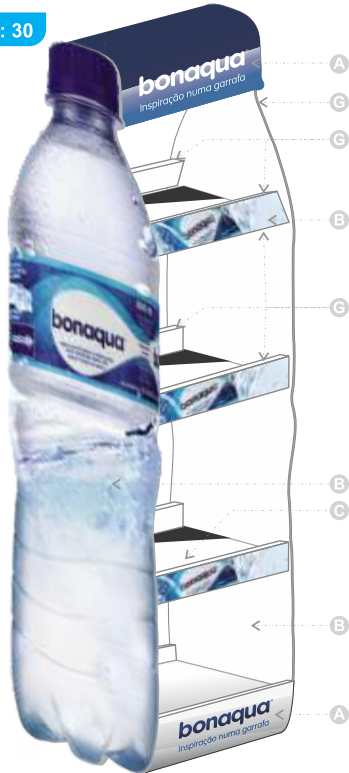

FABRICAÇÃO DE BASES E PLACAS INAUGURAIS

PLACAS DIVERSAS

CRIAÇÃO; DESIGN & FABRICAÇÃO (Expositores)

Coca-Cola (Bonaqua Racks - Double Sided): Material Spec's & Dimensions

Layout: Material Spec's

Qty: 30

Front View: Bottle Org. & Sizes

Side View: Bottle Org. & Extraction

Material Spec's:

- A ABS 0.9mm with Vinyl Print
- B Plywood 18mm, Spray Painted in White with Vinyl Print
- C Plywood 18mm, Spray Painted in White
- D Bonaqua Bottles 500ml (Size: 64x210mm) - Top Shelf Holds 20 Bottles
- E Bonaqua Bottles 1.5Ltr (Size: 90x330mm) - Each 3 Bottom Shelves Holds 12 Bottles
- F Structure (Plywood 18mm)
- G Orla PVC White (UG 18mm)